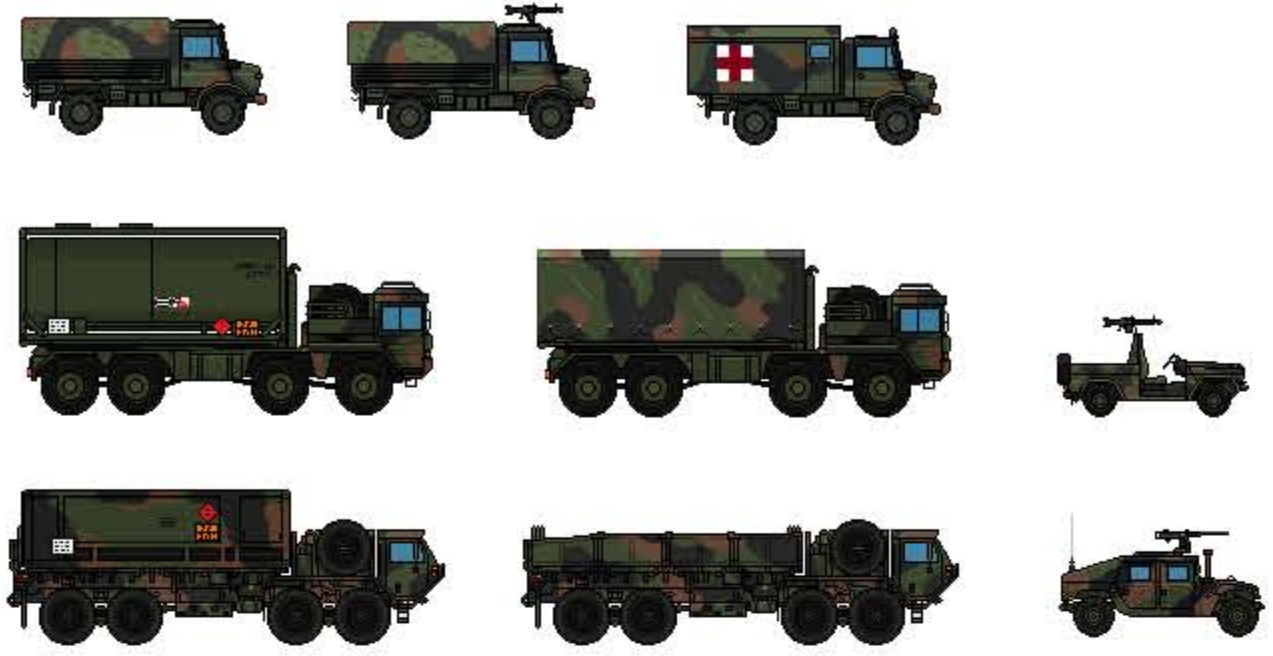

FO (CS 28)

B Sqn CSS Section (CS 25)

4 Troop, B Sqn, (CS 21)

5 Troop, B Sqn (CS 22)

6 Platoon, B Coy, 1 Bn PPCLI (CS I23)

Combat Team Pegasus

CT HQ

CT CSS